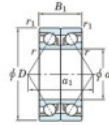

Deep groove ball bearing single row 7336-DB-FY-JTEKT - 7336-DB-FY-JTEKT

<https://www.123bearing.ie/bearing-housing/deep-groove-bearing/single-row/7336-db-fy-jtekt>

Boundary dimensions

Bearing No.	Boundary dimensions(mm)					Basic load ratings(kN)		Fatigue load factor		Limiting speeds(min-1)
	d	D	B	r1(mm)	r2(mm)	C_r	C_{0r}	C_r	C_{0r}	
7336DB FY	180	380	150	4	1.5	831	1070	33	-	1500

PRODUCT FEATURES

Brand	JTEKT
N° Ean13	3616060648884
Inside diameter	180 mm
Outside diameter	380 mm
Thickness	150 mm
Limiting speed	1500 rpm
Dynamic load	831 kN
Static load	1070 kN
Packaging	1

contact@123bearing.ie

+33 359 36 04 90

CRT4 de Lesquin 60 Rue Du Haut De Sainghin 59273 Fretin FRANCE