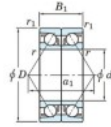

Deep groove ball bearing single row 7336-BDB-FY-JTEKT - 7336-BDB-FY-JTEKT

<https://www.123bearing.ie/bearing-housing/deep-groove-bearing/single-row/7336-bdb-fy-jtekt>

Boundary dimensions

Bearing No.	Boundary dimensions(mm)					Basic load ratings(kN)		Fatigue load factor		Limiting speeds(min-1)
	d	D	B	r1(r2)	r3(r4)	C1	C0	S1	S0	
7336BDB FY	180	380	150	4	1.5	757	976	30.1	-	1100

PRODUCT FEATURES

Brand	JTEKT
N° Ean13	3616060648877
Inside diameter	180 mm
Outside diameter	380 mm
Thickness	150 mm
Limiting speed	1100 rpm
Dynamic load	757 kN
Static load	976 kN
Packaging	1

contact@123bearing.ie

+33 359 36 04 90

CRT4 de Lesquin 60 Rue Du Haut De Sainghin 59273 Fretin FRANCE