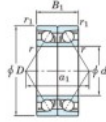

Deep groove ball bearing single row 7236-DB-FY-JTEKT - 7236-DB-FY-JTEKT

<https://www.123bearing.ie/bearing-housing/deep-groove-bearing/single-row/7236-db-fy-jtekt>

Boundary dimensions

Bearing No.	Boundary dimensions (mm)					Basic load ratings (kN)		Fatigue load limit (kN)	Factor	Limiting speed (min-1)
	d	D	B	r1 (mm)	r2 (mm)	Cr	C0r			
7236DB FY	180	320	104	4	1.5	596	724	23.7	-	1700

PRODUCT FEATURES

Brand	JTEKT
N° Ean13	3616060648853
Inside diameter	180 mm
Outside diameter	320 mm
Thickness	104 mm
Limiting speed	1700 rpm
Dynamic load	596 kN
Static load	724 kN
Packaging	1

contact@123bearing.ie

+33 359 36 04 90

CRT4 de Lesquin 60 Rue Du Haut De Sainghin 59273 Fretin FRANCE