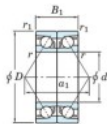

Deep groove ball bearing single row 7334-DB-FY-JTEKT - 7334-DB-FY-JTEKT

<https://www.123bearing.ie/bearing-housing/deep-groove-bearing/single-row/7334-db-fy-jtekt>

Boundary dimensions

Bearing No.	Boundary dimensions(mm)					Basic load ratings(kN)		Fatigue load factor		Limiting speeds(min⁻¹)
	d	D	B	r1(max)	r1(min)	C_r	C_{0r}	f₀	f₁	(Grease lub.)
7334DB FY	170	360	144	4	1.5	789	969	30.7	-	1600

PRODUCT FEATURES

Brand	JTEKT
N° Ean13	3616060648785
Inside diameter	170 mm
Outside diameter	360 mm
Thickness	144 mm
Limiting speed	1600 rpm
Dynamic load	789 kN
Static load	969 kN
Packaging	1

contact@123bearing.ie

+33 359 36 04 90

CRT4 de Lesquin 60 Rue Du Haut De Sainghin 59273 Fretin FRANCE