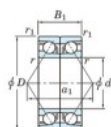

Deep groove ball bearing single row 7334-BDB-FY-JTEKT - 7334-BDB-FY-JTEKT

<https://www.123bearing.ie/bearing-housing/deep-groove-bearing/single-row/7334-bdb-fy-jtekt>

Boundary dimensions

Bearing No.	Boundary dimensions(mm)					Basic load ratings(kN)		Fatigue load limit(kN)	factor	Limiting speeds(min-1)
	d	D	B	r1(mm)	r(mm)	Cr	C0r	lim		
7334BDB FY	170	360	144	4	1.5	721	888	29.2	-	1200

PRODUCT FEATURES

Brand	JTEKT
N° Ean13	3616060648778
Inside diameter	170 mm
Outside diameter	360 mm
Thickness	144 mm
Limiting speed	1200 rpm
Dynamic load	721 kN
Static load	888 kN
Packaging	1

contact@123bearing.ie

+33 359 36 04 90

CRT4 de Lesquin 60 Rue Du Haut De Sainghin 59273 Fretin FRANCE