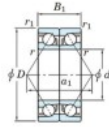

Deep groove ball bearing single row 7034-DB-FY-JTEKT - 7034-DB-FY-JTEKT

<https://www.123bearing.ie/bearing-housing/deep-groove-bearing/single-row/7034-db-fy-jtekt>

Boundary dimensions

Bearing No.	Boundary dimensions(mm)					Basic load ratings(kN)		Fatigue	factor	Limiting speeds(min-1)
	d	D	B	r1(mm)	r(mm)	Cr	C0r	lim(kN)		
7034DB FY	170	260	84	2.1	1.1	377	429	15.8	-	2100

PRODUCT FEATURES

Brand	JTEKT
N° Ean13	3616060648723
Inside diameter	170 mm
Outside diameter	260 mm
Thickness	84 mm
Limiting speed	2100 rpm
Dynamic load	377 kN
Static load	429 kN
Packaging	1

contact@123bearing.ie

+33 359 36 04 90

CRT4 de Lesquin 60 Rue Du Haut De Sainghin 59273 Fretin FRANCE