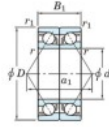

Deep groove ball bearing single row 7934-CDB-FY-JTEKT - 7934-CDB-FY-JTEKT

<https://www.123bearing.ie/bearing-housing/deep-groove-bearing/single-row/7934-cdb-fy-jtekt>

Boundary dimensions

Bearing No.	Boundary dimensions(mm)						Basic load ratings(kN)		Fatigue load limit(kN)	factor	Limiting speeds(min-1)
	d	D	B	r1(mm)	r2(mm)	Cy	C0				
7934CDB FY	170	230	56	2	1	255	302	11.5	16.6	3100	

PRODUCT FEATURES

Brand	JTEKT
N° Ean13	3616060648693
Inside diameter	170 mm
Outside diameter	230 mm
Thickness	56 mm
Limiting speed	3100 rpm
Dynamic load	255 kN
Static load	302 kN
Packaging	1

contact@123bearing.ie

+33 359 36 04 90

CRT4 de Lesquin 60 Rue Du Haut De Sainghin 59273 Fretin FRANCE