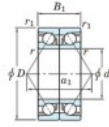

Deep groove ball bearing single row 7232-BDB-FY-JTEKT - 7232-BDB-FY-JTEKT

<https://www.123bearing.ie/bearing-housing/deep-groove-bearing/single-row/7232-bdb-fy-jtekt>

Boundary dimensions

Bearing No.	Boundary dimensions(mm)					Basic load ratings(kN)		Fatigue load factor		Limiting speeds(min-1)
	d	D	B	r1(mm)	r2(mm)	Cr	Cor	SO	HO	Grease Lub.
7232BDB FY	160	290	96	3	1.1	482	557	19.2	-	1500

PRODUCT FEATURES

Brand	JTEKT
N° Ean13	3616060648631
Inside diameter	160 mm
Outside diameter	290 mm
Thickness	96 mm
Limiting speed	1500 rpm
Dynamic load	482 kN
Static load	557 kN
Packaging	1

contact@123bearing.ie

+33 359 36 04 90

CRT4 de Lesquin 60 Rue Du Haut De Sainghin 59273 Fretin FRANCE