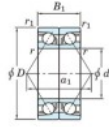

Deep groove ball bearing single row 7932-CDB-FY-JTEKT - 7932-CDB-FY-JTEKT

<https://www.123bearing.ie/bearing-housing/deep-groove-bearing/single-row/7932-cdb-fy-jtekt>

Boundary dimensions

Bearing No.	Boundary dimensions(mm)					Basic load ratings(kN)		Fatigue load limit(kN) C₁₀	Factor 10	Limiting speeds(min-1) Grease Lub.
	d	D	B	r1(r/min)	r2(r/min)	C_r	C_{0r}			
7932CDB FY	160	220	56	2	1	245	289	10.9	16.5	3500

PRODUCT FEATURES

Brand	JTEKT
N° Ean13	3616060648570
Inside diameter	160 mm
Outside diameter	220 mm
Thickness	56 mm
Limiting speed	3500 rpm
Dynamic load	245 kN
Static load	289 kN
Packaging	1

contact@123bearing.ie

+33 359 36 04 90

CRT4 de Lesquin 60 Rue Du Haut De Sainghin 59273 Fretin FRANCE