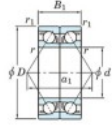

Deep groove ball bearing single row 7330-DB-FY-JTEKT - 7330-DB-FY-JTEKT

<https://www.123bearing.ie/bearing-housing/deep-groove-bearing/single-row/7330-db-fy-jtekt>

Boundary dimensions

Bearing No.	Boundary dimensions(mm)					Basic load ratings(kN)		Fatigue load limit(kN)	Factor	Limiting speeds(min-1)
	d	D	B	r (mm)	r1 (mm)	C_r	C_{0r}			
7330DB FY	150	320	130	4	1.5	706	829	27.9	-	1900

PRODUCT FEATURES

Brand	JTEKT
N° Ean13	3616060648549
Inside diameter	150 mm
Outside diameter	320 mm
Thickness	130 mm
Limiting speed	1900 rpm
Dynamic load	706 kN
Static load	829 kN
Packaging	1

contact@123bearing.ie

+33 359 36 04 90

CRT4 de Lesquin 60 Rue Du Haut De Sainghin 59273 Fretin FRANCE