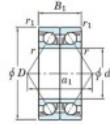

Deep groove ball bearing single row 7330-BDB-FY-JTEKT - 7330-BDB-FY-JTEKT

<https://www.123bearing.ie/bearing-housing/deep-groove-bearing/single-row/7330-bdb-fy-jtekt>

Boundary dimensions

Bearing No.	Boundary dimensions(mm)					Basic load ratings(kN)		Fatigue load limit(kN)	Factor	Limiting speeds(min-1)
	d	D	B	r1(mm)	r(mm)	Cr	C0r	C0		
7330BDB FY	150	320	130	4	1.5	645	760	25.6	-	1400

PRODUCT FEATURES

Brand	JTEKT
N° Ean13	3616060648532
Inside diameter	150 mm
Outside diameter	320 mm
Thickness	130 mm
Limiting speed	1400 rpm
Dynamic load	645 kN
Static load	760 kN
Packaging	1

contact@123bearing.ie

+33 359 36 04 90

CRT4 de Lesquin 60 Rue Du Haut De Sainghin 59273 Fretin FRANCE