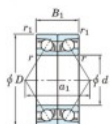

Deep groove ball bearing single row 7030-CDB-FY-JTEKT - 7030-CDB-FY-JTEKT

<https://www.123bearing.ie/bearing-housing/deep-groove-bearing/single-row/7030-cdb-fy-jtekt>

Boundary dimensions

Bearing No.	Boundary dimensions(mm)					Basic load ratings(kN)		Fatigue load factor		Limiting speeds(min-1)
	d	D	B	r/mm	r1/mm	Cr	C0r	Ca	C0a	Grease lub.
7030CDB FY	150	225	70	2.1	1.1	306	337	13.4	16.1	3300

PRODUCT FEATURES

Brand	JTEKT
N° Ean13	3616060648495
Inside diameter	150 mm
Outside diameter	225 mm
Thickness	70 mm
Limiting speed	3300 rpm
Dynamic load	306 kN
Static load	337 kN
Packaging	1

contact@123bearing.ie

+33 359 36 04 90

CRT4 de Lesquin 60 Rue Du Haut De Sainghin 59273 Fretin FRANCE