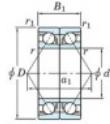

Deep groove ball bearing single row HAR-030-CDB-JTEKT - HAR-030-CDB-JTEKT

<https://www.123bearing.ie/bearing-housing/deep-groove-bearing/single-row/har-030-cdb-jtekt>

Boundary dimensions

Bearing No.	Boundary dimensions (mm)					Basic load ratings (kN)		Fatigue load limit (kN)	Factor	Limiting speeds (min-1)
	d	D	B	r (mm)	r1 (mm)	C0r	C0r			
HAR030CDB	150	225	70	2	1	—	132	—	8.5	4200

PRODUCT FEATURES

Brand	JTEKT
N° Ean13	3616060648464
Inside diameter	150 mm
Outside diameter	225 mm
Thickness	70 mm
Limiting speed	4200 rpm
Static load	132 kN
Packaging	1

contact@123bearing.ie

+33 359 36 04 90

CRT4 de Lesquin 60 Rue Du Haut De Sainghin 59273 Fretin FRANCE