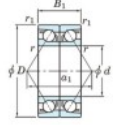

Deep groove ball bearing single row 7228-CDB-FY-JTEKT - 7228-CDB-FY-JTEKT

<https://www.123bearing.ie/bearing-housing/deep-groove-bearing/single-row/7228-cdb-fy-jtekt>

Boundary dimensions

Bearing No.	Boundary dimensions(mm)					Basic load ratings(kN)		Fatigue load factor		Limiting speeds(min-1)
	d	D	B	r1(mm)	r2(mm)	Cr	C0r	Ca	C0a	Grease lub.
7228CDB FY	140	250	84	3	1.1	483	508	18.8	14.8	3200

PRODUCT FEATURES

Brand	JTEKT
N° Ean13	3616060648402
Inside diameter	140 mm
Inside diameter	5.512" inch
Outside diameter	250 mm
Outside diameter	9.843" inch
Thickness	84 mm
Thickness	3.307" inch
Limiting speed	3200 rpm
Dynamic load	483 kN
Static load	508 kN
Packaging	1

contact@123bearing.ie

+33 359 36 04 90

CRT4 de Lesquin 60 Rue Du Haut De Sainghin 59273 Fretin FRANCE