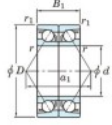

Deep groove ball bearing single row 7228-CDB-FY-JTEKT - 7228-CDB-FY-JTEKT

<https://www.123bearing.ie/bearing-housing/deep-groove-bearing/single-row/7228-cdb-fy-jtekt>

Boundary dimensions

Bearing No.	Boundary dimensions(mm)						Basic load ratings(kN)		Fatigue load factor		Limiting speeds(min-1)
	d	D	B	r1(mm)	r2(mm)	a1	Cr	C0r	Ca	C0a	Grease lub.
7228CDB FY	140	250	84	3	1.1		483	508	18.8	14.8	3200

PRODUCT FEATURES

Brand	JTEKT
N° Ean13	3616060648402
Inside diameter	140 mm
Outside diameter	250 mm
Thickness	84 mm
Limiting speed	3200 rpm
Dynamic load	483 kN
Static load	508 kN
Packaging	1

contact@123bearing.ie

+33 359 36 04 90

CRT4 de Lesquin 60 Rue Du Haut De Sainghin 59273 Fretin FRANCE