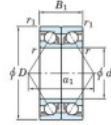

Deep groove ball bearing single row 7928-CDB-FY-JTEKT - 7928-CDB-FY-JTEKT

<https://www.123bearing.ie/bearing-housing/deep-groove-bearing/single-row/7928-cdb-fy-jtekt>

Boundary dimensions

Bearing No.	Boundary dimensions(mm)					Basic load ratings(kN)		Fatigue load factor		Limiting speeds(min-1)
	d	D	B	r1(mm)	r2(mm)	C_r	C_{0r}	f₀	f₁	
7928CDB FY	140	190	48	1.5	1	179	210	8.45	16.6	4000

PRODUCT FEATURES

Brand	JTEKT
N° Ean13	3616060648327
Inside diameter	140 mm
Inside diameter	5.512" inch
Outside diameter	190 mm
Outside diameter	7.48" inch
Thickness	48 mm
Thickness	1.89" inch
Limiting speed	4000 rpm
Dynamic load	179 kN
Static load	210 kN
Packaging	1

contact@123bearing.ie

+33 359 36 04 90

CRT4 de Lesquin 60 Rue Du Haut De Sainghin 59273 Fretin FRANCE