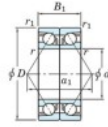

Deep groove ball bearing single row 7326-DB-FY-JTEKT - 7326-DB-FY-JTEKT

<https://www.123bearing.ie/bearing-housing/deep-groove-bearing/single-row/7326-db-fy-jtekt>

Boundary dimensions

Bearing No.	Boundary dimensions(mm)					Basic load ratings(kN)		Fatigue load limit(kN)	Factor	Limiting speeds(min-1)
	d	D	B	r1(mm)	r2(mm)	Cr	Cor	lim		
7326DB FY	130	280	116	4	1.5	611	659	23.7	-	2200

PRODUCT FEATURES

Brand	JTEKT
N° Ean13	3616060648303
Inside diameter	130 mm
Inside diameter	5.118" inch
Outside diameter	280 mm
Outside diameter	11.024" inch
Thickness	116 mm
Thickness	4.567" inch
Limiting speed	2200 rpm
Dynamic load	611 kN
Static load	659 kN
Packaging	1

contact@123bearing.ie

+33 359 36 04 90

CRT4 de Lesquin 60 Rue Du Haut De Sainghin 59273 Fretin FRANCE