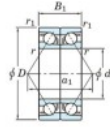

Deep groove ball bearing single row 7326-BDB-FY-JTEKT - 7326-BDB-FY-JTEKT

<https://www.123bearing.ie/bearing-housing/deep-groove-bearing/single-row/7326-bdb-fy-jtekt>

Boundary dimensions

Bearing No.	Boundary dimensions(mm)					Basic load ratings(kN)		Fatigue load limit(kN)	Factor	Limiting speeds(min-1)
	d	D	B	r1(mm)	r2(mm)	Cr	Cor			
7326BDB FY	130	280	116	4	1.5	507	536	19.4	-	1600

PRODUCT FEATURES

Brand	JTEKT
N° Ean13	3616060648273
Inside diameter	130 mm
Outside diameter	280 mm
Thickness	116 mm
Limiting speed	1600 rpm
Dynamic load	507 kN
Static load	536 kN
Packaging	1

contact@123bearing.ie

+33 359 36 04 90

CRT4 de Lesquin 60 Rue Du Haut De Sainghin 59273 Fretin FRANCE