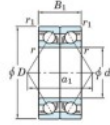

Deep groove ball bearing single row 7026-BDB-FY-JTEKT - 7026-BDB-FY-JTEKT

<https://www.123bearing.ie/bearing-housing/deep-groove-bearing/single-row/7026-bdb-fy-jtekt>

Boundary dimensions

Bearing No.	Boundary dimensions(mm)					Basic load ratings(kN)		Fatigue load limit(kN)	factor	Limiting speeds(min-1)
	d	D	B	r1(max)	r1(min)	Cy	C0y			
7026BDB FY	130	200	66	2	1	213	226	9.2	-	2100

PRODUCT FEATURES

Brand	JTEKT
N° Ean13	3616060648211
Inside diameter	130 mm
Inside diameter	5.118" inch
Outside diameter	200 mm
Outside diameter	7.874" inch
Thickness	66 mm
Thickness	2.598" inch
Limiting speed	2100 rpm
Dynamic load	213 kN
Static load	226 kN
Packaging	1

contact@123bearing.ie

+33 359 36 04 90

CRT4 de Lesquin 60 Rue Du Haut De Sainghin 59273 Fretin FRANCE