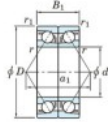

Deep groove ball bearing single row 7024-DB-FY-JTEKT - 7024-DB-FY-JTEKT

<https://www.123bearing.ie/bearing-housing/deep-groove-bearing/single-row/7024-db-fy-jtekt>

Boundary dimensions

Bearing No.	Boundary dimensions (mm)						Basic load ratings (kN)		Fatigue load limit (kN)	Factor	Limiting speed (min-1)	
	d	D	B	r1 (mm)	r2 (mm)	Cr	C0r	FC				Groove L.P.
7024DB FY	120	180	56	2	1	196	206	9	-	3100		

PRODUCT FEATURES

Brand	JTEKT
N° Ean13	3616060648082
Inside diameter	120 mm
Inside diameter	4.724" inch
Outside diameter	180 mm
Outside diameter	7.087" inch
Thickness	56 mm
Thickness	2.205" inch
Limiting speed	3100 rpm
Dynamic load	196 kN
Static load	206 kN
Packaging	1

contact@123bearing.ie

+33 359 36 04 90

CRT4 de Lesquin 60 Rue Du Haut De Sainghin 59273 Fretin FRANCE