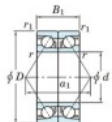

Deep groove ball bearing single row 7021-CDB-FY-JTEKT - 7021-CDB-FY-JTEKT

<https://www.123bearing.ie/bearing-housing/deep-groove-bearing/single-row/7021-cdb-fy-jtekt>

Boundary dimensions

Bearing No.	Boundary dimensions (mm)					Basic load ratings (kN)		Fatigue load factor		Limiting speeds (min-1)
	d	D	B	r1 (mm)	r2 (mm)	Cr	C0r	Ca	C0a	Grease lub.
7021CDB FY	105	160	52	2	1	178	179	8.6	15.9	4800

PRODUCT FEATURES

Brand	JTEKT
N° Ean13	3616060647856
Inside diameter	105 mm
Outside diameter	160 mm
Thickness	52 mm
Limiting speed	4800 rpm
Dynamic load	178 kN
Static load	179 kN
Packaging	1

contact@123bearing.ie

+33 359 36 04 90

CRT4 de Lesquin 60 Rue Du Haut De Sainghin 59273 Fretin FRANCE