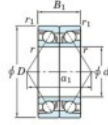

Deep groove ball bearing single row 7921-CDB-FY-JTEKT - 7921-CDB-FY-JTEKT

<https://www.123bearing.ie/bearing-housing/deep-groove-bearing/single-row/7921-cdb-fy-jtekt>

Boundary dimensions

Bearing No.	Boundary dimensions(mm)						Basic load ratings(kN)		Fatigue load factor		Limiting speeds(min-1)
	d	D	B	r1(mm)	r2(mm)	Cr	Cor	fat	f0	Grease Lub	
7921CDB FY	105	145	40	1.1	0.6	115	123	5.75	16.4	5300	

PRODUCT FEATURES

Brand	JTEKT
N° Ean13	3616060647818
Inside diameter	105 mm
Outside diameter	145 mm
Thickness	40 mm
Limiting speed	5300 rpm
Dynamic load	115 kN
Static load	123 kN
Packaging	1

contact@123bearing.ie

+33 359 36 04 90

CRT4 de Lesquin 60 Rue Du Haut De Sainghin 59273 Fretin FRANCE