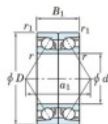

Deep groove ball bearing single row HAR-921-CDB-JTEKT - HAR-921-CDB-JTEKT

<https://www.123bearing.ie/bearing-housing/deep-groove-bearing/single-row/har-921-cdb-jtekt>

Boundary dimensions

Bearing No.	Boundary dimensions(mm)						Basic load ratings(kN)		Fatigue load limit(kN)	factor	Limiting speeds(min-1)
	d	D	B	r1(mm)	r2(mm)	r(mm)	Cr	C0r	C0r		
HAR921CDB	105	145	40	1.1	0.6	—	46.2	—	8.7	Grease Lub 6700	

PRODUCT FEATURES

Brand	JTEKT
N° Ean13	3616060647801
Inside diameter	105 mm
Inside diameter	4.134" inch
Outside diameter	145 mm
Outside diameter	5.709" inch
Thickness	40 mm
Thickness	1.575" inch
Limiting speed	6700 rpm
Static load	46.2 kN
Packaging	1

contact@123bearing.ie

+33 359 36 04 90

CRT4 de Lesquin 60 Rue Du Haut De Sainghin 59273 Fretin FRANCE