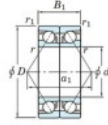

Deep groove ball bearing single row 7320-BDB-FY-JTEKT - 7320-BDB-FY-JTEKT

<https://www.123bearing.ie/bearing-housing/deep-groove-bearing/single-row/7320-bdb-fy-jtekt>

Boundary dimensions

Bearing No.	Boundary dimensions(mm)					Basic load ratings(kN)		Fatigue load factor		Limiting speeds(min-1)
	d	D	B	r1(mm)	r2(mm)	Cr	Cor	Fr	Fs	Grease lub.
7320BDB FY	100	215	94	3	1.1	342	297	12.2	-	2200

PRODUCT FEATURES

Brand	JTEKT
N° Ean13	3616060647771
Inside diameter	100 mm
Outside diameter	215 mm
Thickness	94 mm
Limiting speed	2200 rpm
Dynamic load	342 kN
Static load	297 kN
Packaging	1

contact@123bearing.ie

+33 359 36 04 90

CRT4 de Lesquin 60 Rue Du Haut De Sainghin 59273 Fretin FRANCE