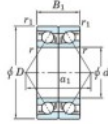

Deep groove ball bearing single row 7220-BDB-FY-JTEKT - 7220-BDB-FY-JTEKT

<https://www.123bearing.ie/bearing-housing/deep-groove-bearing/single-row/7220-bdb-fy-jtekt>

Boundary dimensions

Bearing No.	Boundary dimensions(mm)					Basic load ratings(kN)		Fatigue load factor		Limiting speeds(min-1)
	d	D	B	r1(max)	r1(min)	C_r	C₁₀	C₉₀	Grease lub.	
7220BDB FY	100	180	68	2.1	1.1	252	214	10.5	-	2500

PRODUCT FEATURES

Brand	JTEKT
N° Ean13	3616060647740
Inside diameter	100 mm
Outside diameter	180 mm
Thickness	68 mm
Limiting speed	2500 rpm
Dynamic load	252 kN
Static load	214 kN
Packaging	1

contact@123bearing.ie

+33 359 36 04 90

CRT4 de Lesquin 60 Rue Du Haut De Sainghin 59273 Fretin FRANCE