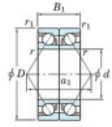

Deep groove ball bearing single row 7020-BDB-FY-JTEKT - 7020-BDB-FY-JTEKT

<https://www.123bearing.ie/bearing-housing/deep-groove-bearing/single-row/7020-bdb-fy-jtekt>

Boundary dimensions

Bearing No.	Boundary dimensions(mm)					Basic load ratings(kN)		Fatigue load factor	Limiting speeds(min-1)
	d	D	B	r1(mm)	r1(min)	Cr	Co		
7020BDB FY	100	150	48	1.5	1	124	127	5.9	2800

PRODUCT FEATURES

Brand	JTEKT
N° Ean13	3616060647719
Inside diameter	100 mm
Outside diameter	150 mm
Thickness	48 mm
Limiting speed	2800 rpm
Dynamic load	124 kN
Static load	127 kN
Packaging	1

contact@123bearing.ie

+33 359 36 04 90

CRT4 de Lesquin 60 Rue Du Haut De Sainghin 59273 Fretin FRANCE