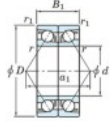

Deep groove ball bearing single row 7319-DB-FY-JTEKT - 7319-DB-FY-JTEKT

<https://www.123bearing.ie/bearing-housing/deep-groove-bearing/single-row/7319-db-fy-jtekt>

Boundary dimensions

Bearing No.	Boundary dimensions(mm)						Basic load ratings(kN)		Fatigue load limit(kN) C₁₀	factor	Limiting speeds(min-1) Grease lub.
	d	D	B	r1(max)	r2(max)	a1	C₀	C₀₀			
7319DB FY	95	200	90	3	1.1		350	298	12.7	-	3200

PRODUCT FEATURES

Brand	JTEKT
N° Ean13	3616060647665
Inside diameter	95 mm
Inside diameter	3.74" inch
Outside diameter	200 mm
Outside diameter	7.874" inch
Thickness	90 mm
Thickness	3.543" inch
Limiting speed	3200 rpm
Dynamic load	350 kN
Static load	298 kN
Packaging	1

contact@123bearing.ie

+33 359 36 04 90

CRT4 de Lesquin 60 Rue Du Haut De Sainghin 59273 Fretin FRANCE