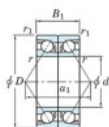

Deep groove ball bearing single row 7219-DB-FY-JTEKT - 7219-DB-FY-JTEKT

<https://www.123bearing.ie/bearing-housing/deep-groove-bearing/single-row/7219-db-fy-jtekt>

Boundary dimensions

Bearing No.	Boundary dimensions(mm)					Basic load ratings(kN)		Fatigue load limit(kN)	factor	Limiting speeds(min-1)
	d	D	B	r1(mm)	r(mm)	Cr	Cor	lim		
7219DB FY	95	170	64	2.1	1.1	248	207	11	-	3500

PRODUCT FEATURES

Brand	JTEKT
N° Ean13	3616060647634
Inside diameter	95 mm
Inside diameter	3.74" inch
Outside diameter	170 mm
Outside diameter	6.693" inch
Thickness	64 mm
Thickness	2.52" inch
Limiting speed	3500 rpm
Dynamic load	248 kN
Static load	207 kN
Packaging	1

contact@123bearing.ie

+33 359 36 04 90

CRT4 de Lesquin 60 Rue Du Haut De Sainghin 59273 Fretin FRANCE