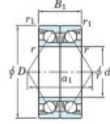

Deep groove ball bearing single row 7418-BDB-FY-JTEKT - 7418-BDB-FY-JTEKT

<https://www.123bearing.ie/bearing-housing/deep-groove-bearing/single-row/7418-bdb-fy-jtekt>

Boundary dimensions

Bearing No.	Boundary dimensions(mm)					Basic load ratings(kN)		Fatigue load factor		Limiting speeds(min-1)
	d	D	B	r1	r	C0r	C0r	10	60000 life	
7418BDB FY	90	225	108	4	1.5	406	364	15	-	1800

PRODUCT FEATURES

Brand	JTEKT
N° Ean13	3616060647542
Inside diameter	90 mm
Outside diameter	225 mm
Thickness	108 mm
Limiting speed	1800 rpm
Dynamic load	406 kN
Static load	364 kN
Packaging	1

contact@123bearing.ie

+33 359 36 04 90

CRT4 de Lesquin 60 Rue Du Haut De Sainghin 59273 Fretin FRANCE