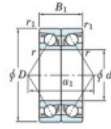

Deep groove ball bearing single row 7218-DB-FY-JTEKT - 7218-DB-FY-JTEKT

<https://www.123bearing.ie/bearing-housing/deep-groove-bearing/single-row/7218-db-fy-jtekt>

Boundary dimensions

Bearing No.	Boundary dimensions(mm)					Basic load ratings(kN)		Fatigue load limit(kN)	factor	Limiting speeds(min-1)
	d	D	B	r1(max)	r1(min)	C0	C0C			
7218DB FY	90	160	60	2	1	229	193	10.6	-	3800

PRODUCT FEATURES

Brand	JTEKT
N° Ean13	3616060647498
Inside diameter	90 mm
Outside diameter	160 mm
Thickness	60 mm
Limiting speed	3800 rpm
Dynamic load	229 kN
Static load	193 kN
Packaging	1

contact@123bearing.ie

+33 359 36 04 90

CRT4 de Lesquin 60 Rue Du Haut De Sainghin 59273 Fretin FRANCE