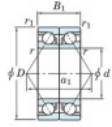

Deep groove ball bearing single row 7317-CDB-FY-JTEKT - 7317-CDB-FY-JTEKT

<https://www.123bearing.ie/bearing-housing/deep-groove-bearing/single-row/7317-cdb-fy-jtekt>

Boundary dimensions

Bearing No.	Boundary dimensions(mm)						Basic load ratings(kN)		Fatigue load factor		Limiting speeds(min-1)
	d	D	B	r1(mm)	r2(mm)	Cr	C0r	lim1(kN)	lim2	IG	Grease Lub.
7317CDB FY	85	180	82	3	1.1	326	261	16.7	13.5		4900

PRODUCT FEATURES

Brand	JTEKT
N° Ean13	3616060647399
Inside diameter	85 mm
Outside diameter	180 mm
Thickness	82 mm
Limiting speed	4900 rpm
Dynamic load	326 kN
Static load	261 kN
Packaging	1

contact@123bearing.ie

+33 359 36 04 90

CRT4 de Lesquin 60 Rue Du Haut De Sainghin 59273 Fretin FRANCE