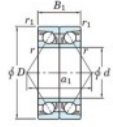

Deep groove ball bearing single row 7017-CDB-FY-JTEKT - 7017-CDB-FY-JTEKT

<https://www.123bearing.ie/bearing-housing/deep-groove-bearing/single-row/7017-cdb-fy-jtekt>

Boundary dimensions

Bearing No.	Boundary dimensions(mm)					Basic load ratings(kN)		Fatigue load factor		Limiting speeds(min-1)
	d	D	B	r1(mm)	r2(mm)	Cr	Cor	f0	Grease lub.	
7017CDB FY	85	130	44	1.1	0.6	122	117	6.3	15.9	6000

PRODUCT FEATURES

Brand	JTEKT
N° Ean13	3616060647337
Inside diameter	85 mm
Inside diameter	3.346" inch
Outside diameter	130 mm
Outside diameter	5.118" inch
Thickness	44 mm
Thickness	1.732" inch
Limiting speed	6000 rpm
Dynamic load	122 kN
Static load	117 kN
Packaging	1

contact@123bearing.ie

+33 359 36 04 90

CRT4 de Lesquin 60 Rue Du Haut De Sainghin 59273 Fretin FRANCE