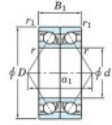

Deep groove ball bearing single row 7917-CDB-FY-JTEKT - 7917-CDB-FY-JTEKT

<https://www.123bearing.ie/bearing-housing/deep-groove-bearing/single-row/7917-cdb-fy-jtekt>

Boundary dimensions

Bearing No.	Boundary dimensions(mm)					Basic load ratings(kN)		Fatigue load limit(kN)	factor	Limiting speeds(min-1)
	d	D	B	r1(mm)	r2(mm)	Cr	C0r			
7917CDB FY	85	120	36	1.1	0.6	79	81.3	4.2	16.5	Grease lub. 6500

PRODUCT FEATURES

Brand	JTEKT
N° Ean13	3616060647290
Inside diameter	85 mm
Inside diameter	3.346" inch
Outside diameter	120 mm
Outside diameter	4.724" inch
Thickness	36 mm
Thickness	1.417" inch
Limiting speed	6500 rpm
Dynamic load	79 kN
Static load	81.3 kN
Packaging	1

contact@123bearing.ie

+33 359 36 04 90

CRT4 de Lesquin 60 Rue Du Haut De Sainghin 59273 Fretin FRANCE