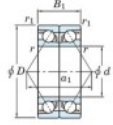

Deep groove ball bearing single row 7216-CDB-FY-JTEKT - 7216-CDB-FY-JTEKT

<https://www.123bearing.ie/bearing-housing/deep-groove-bearing/single-row/7216-cdb-fy-jtekt>

Boundary dimensions

Bearing No.	Boundary dimensions(mm)					Basic load ratings(kN)		Fatigue load factor		Limiting speeds(min-1)
	d	D	B	r1(mm)	r2(mm)	Cr	C0r	lim1(kN)	lim2	Grease lub.
7216CDB FY	80	140	52	2	1	189	155	9.4	14.7	5900

PRODUCT FEATURES

Brand	JTEKT
N° Ean13	3616060647214
Inside diameter	80 mm
Outside diameter	140 mm
Thickness	52 mm
Limiting speed	5900 rpm
Dynamic load	189 kN
Static load	155 kN
Packaging	1

contact@123bearing.ie

+33 359 36 04 90

CRT4 de Lesquin 60 Rue Du Haut De Sainghin 59273 Fretin FRANCE