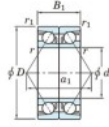

Deep groove ball bearing single row 7216-BDB-FY-JTEKT - 7216-BDB-FY-JTEKT

<https://www.123bearing.ie/bearing-housing/deep-groove-bearing/single-row/7216-bdb-fy-jtekt>

Boundary dimensions

Bearing No.	Boundary dimensions(mm)					Basic load ratings(kN)		Fatigue load limit(kN) C₁₀	Factor	Limiting speeds(min-1) Grease Lub.
	d	D	B	r1(mm)	r2(mm)	C_r	C_{0r}			
7216BDB FY	80	140	52	2	1	157	130	7.15	-	3200

PRODUCT FEATURES

Brand	JTEKT
N° Ean13	3616060647191
Inside diameter	80 mm
Inside diameter	3.15" inch
Outside diameter	140 mm
Outside diameter	5.512" inch
Thickness	52 mm
Thickness	2.047" inch
Limiting speed	3200 rpm
Dynamic load	157 kN
Static load	130 kN
Packaging	1

contact@123bearing.ie

+33 359 36 04 90

CRT4 de Lesquin 60 Rue Du Haut De Sainghin 59273 Fretin FRANCE