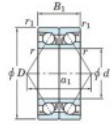

Deep groove ball bearing single row 7016-CDB-FY-JTEKT - 7016-CDB-FY-JTEKT

<https://www.123bearing.ie/bearing-housing/deep-groove-bearing/single-row/7016-cdb-fy-jtekt>

Boundary dimensions

Bearing No.	Boundary dimensions (mm)						Basic load ratings (kN)		Fatigue load factor	Limiting speeds (min-1)	
	d	D	B	r1(max)	r1(min)	C_r	C_{0r}	lim (kN)			lim (min-1)
7016CDB FY	80	125	44	1.1	0.6	119	111	6.2	15.7	Grease lub	

PRODUCT FEATURES

Brand	JTEKT
N° Ean13	3616060647184
Inside diameter	80 mm
Outside diameter	125 mm
Thickness	44 mm
Limiting speed	6400 rpm
Dynamic load	119 kN
Static load	111 kN
Packaging	1

contact@123bearing.ie

+33 359 36 04 90

CRT4 de Lesquin 60 Rue Du Haut De Sainghin 59273 Fretin FRANCE