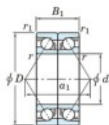

Deep groove ball bearing single row 7415-DB-FY-JTEKT - 7415-DB-FY-JTEKT

<https://www.123bearing.ie/bearing-housing/deep-groove-bearing/single-row/7415-db-fy-jtekt>

Boundary dimensions

Bearing No.	Boundary dimensions(mm)					Basic load ratings(kN)		Fatigue load limit(kN)	factor	Limiting speeds(min-1)
	d	D	B	r1(mm)	r2(mm)	Cr	C0r			
7415DB FY	75	190	90	3	1.1	348	282	12.6	-	2500

PRODUCT FEATURES

Brand	JTEKT
N° Ean13	3616060647122
Inside diameter	75 mm
Outside diameter	190 mm
Thickness	90 mm
Limiting speed	2500 rpm
Dynamic load	348 kN
Static load	282 kN
Packaging	1

contact@123bearing.ie

+33 359 36 04 90

CRT4 de Lesquin 60 Rue Du Haut De Sainghin 59273 Fretin FRANCE