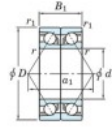

Deep groove ball bearing single row 7415-BDB-FY-JTEKT - 7415-BDB-FY-JTEKT

<https://www.123bearing.ie/bearing-housing/deep-groove-bearing/single-row/7415-bdb-fy-jtekt>

Boundary dimensions

Bearing No.	Boundary dimensions(mm)					Basic load ratings(kN)		Fatigue	factor	Limiting speeds(min-1)
	d	D	B	r1(min)	r1(max)	Cr	Cor	lim(kN)		
7415BDB FY	75	190	90	3	1.1	322	261	11.6	-	2200

PRODUCT FEATURES

Brand	JTEKT
N° Ean13	3616060647115
Inside diameter	75 mm
Inside diameter	2.953" inch
Outside diameter	190 mm
Outside diameter	7.48" inch
Thickness	90 mm
Thickness	3.543" inch
Limiting speed	2200 rpm
Dynamic load	322 kN
Static load	261 kN
Packaging	1

contact@123bearing.ie

+33 359 36 04 90

CRT4 de Lesquin 60 Rue Du Haut De Sainghin 59273 Fretin FRANCE