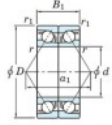

Deep groove ball bearing single row 7315-CDB-FY-JTEKT - 7315-CDB-FY-JTEKT

<https://www.123bearing.ie/bearing-housing/deep-groove-bearing/single-row/7315-cdb-fy-jtekt>

Boundary dimensions

Bearing No.	Boundary dimensions(mm)					Basic load ratings(kN)		Fatigue load factor		Limiting speeds(min-1)
	d	D	B	r1(mm)	r1(mm)	Cr	CCr	Ca	Cb	Grease lub.
7315CDB FY	75	160	74	2.1	1.1	279	208	14.2	13.4	5500

PRODUCT FEATURES

Brand	JTEKT
N° Ean13	3616060647092
Inside diameter	75 mm
Outside diameter	160 mm
Thickness	74 mm
Limiting speed	5500 rpm
Dynamic load	279 kN
Static load	208 kN
Packaging	1

contact@123bearing.ie

+33 359 36 04 90

CRT4 de Lesquin 60 Rue Du Haut De Sainghin 59273 Fretin FRANCE