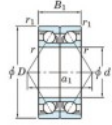

Deep groove ball bearing single row 7315-DB-FY-JTEKT - 7315-DB-FY-JTEKT

<https://www.123bearing.ie/bearing-housing/deep-groove-bearing/single-row/7315-db-fy-jtekt>

Boundary dimensions

Bearing No.	Boundary dimensions(mm)					Basic load ratings(kN)		Fatigue	factor	Limiting speeds(min-1)
	d	D	B	r1(mm)	r2(mm)	Cr	COF	limf(kN)		
7315DB FY	75	160	74	2.1	1.1	260	194	12.4	-	Grease lub. 4000

PRODUCT FEATURES

Brand	JTEKT
N° Ean13	3616060647085
Inside diameter	75 mm
Outside diameter	160 mm
Thickness	74 mm
Limiting speed	4000 rpm
Dynamic load	260 kN
Static load	194 kN
Packaging	1

contact@123bearing.ie

+33 359 36 04 90

CRT4 de Lesquin 60 Rue Du Haut De Sainghin 59273 Fretin FRANCE