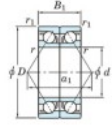

Deep groove ball bearing single row 7915-CDB-FY-JTEKT - 7915-CDB-FY-JTEKT

<https://www.123bearing.ie/bearing-housing/deep-groove-bearing/single-row/7915-cdb-fy-jtekt>

Boundary dimensions

Bearing No.	Boundary dimensions(mm)						Basic load ratings(kN)		Fatigue load factor		Limiting speeds(min-1)
	d	D	B	r1(mm)	r2(mm)	Cr	C0r	lim(kN)	f0		
7915CDB FY	75	105	32	1	0.6	59.7	60.9	3.15	16.5	Grease lub 7400	

PRODUCT FEATURES

Brand	JTEKT
N° Ean13	3616060646989
Inside diameter	75 mm
Inside diameter	2.953" inch
Outside diameter	105 mm
Outside diameter	4.134" inch
Thickness	32 mm
Thickness	1.26" inch
Limiting speed	7400 rpm
Dynamic load	59.7 kN
Static load	60.9 kN
Packaging	1

contact@123bearing.ie

+33 359 36 04 90

CRT4 de Lesquin 60 Rue Du Haut De Sainghin 59273 Fretin FRANCE