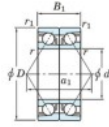

Deep groove ball bearing single row 7314-CDB-FY-JTEKT - 7314-CDB-FY-JTEKT

<https://www.123bearing.ie/bearing-housing/deep-groove-bearing/single-row/7314-cdb-fy-jtekt>

Boundary dimensions

Bearing No.	Boundary dimensions(mm)					Basic load ratings(kN)		Fatigue load factor		Limiting speeds(min-1)
	d	D	B	r1(mm)	r2(mm)	Cr	C0r	C0r	C0r	
7314CDB FY	70	150	70	2.1	1.1	256	184	13	13.4	Grease lub. 5900

PRODUCT FEATURES

Brand	JTEKT
N° Ean13	3616060646941
Inside diameter	70 mm
Outside diameter	150 mm
Thickness	70 mm
Limiting speed	5900 rpm
Dynamic load	256 kN
Static load	184 kN
Packaging	1

contact@123bearing.ie

+33 359 36 04 90

CRT4 de Lesquin 60 Rue Du Haut De Sainghin 59273 Fretin FRANCE