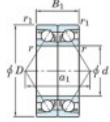

Deep groove ball bearing single row 7214-BDB-FY-JTEKT - 7214-BDB-FY-JTEKT

<https://www.123bearing.ie/bearing-housing/deep-groove-bearing/single-row/7214-bdb-fy-jtekt>

Boundary dimensions

Bearing No.	Boundary dimensions(mm)					Basic load ratings(kN)		Fatigue load limit(kN)	factor	Limiting speeds(min-1)
	d	D	B	r1(r2)	r1(mm)	Cr	C0r	Ca		
7214BDB FY	70	125	48	1.5	1	128	101	5.9	-	3700

PRODUCT FEATURES

Brand	JTEKT
N° Ean13	3616060646897
Inside diameter	70 mm
Inside diameter	2.756" inch
Outside diameter	125 mm
Outside diameter	4.921" inch
Thickness	48 mm
Thickness	1.89" inch
Limiting speed	3700 rpm
Dynamic load	128 kN
Static load	101 kN
Packaging	1

contact@123bearing.ie

+33 359 36 04 90

CRT4 de Lesquin 60 Rue Du Haut De Sainghin 59273 Fretin FRANCE