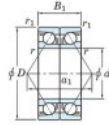

Deep groove ball bearing single row 7014-CDB-FY-JTEKT - 7014-CDB-FY-JTEKT

<https://www.123bearing.ie/bearing-housing/deep-groove-bearing/single-row/7014-cdb-fy-jtekt>

Boundary dimensions

Bearing No.	Boundary dimensions(mm)					Basic load ratings(kN)		Fatigue load factor		Limiting speeds(min-1)
	d	D	B	r(mm)	r1(mm)	C_r	C_{0r}	C₁₀	C₉₀	
7014CDB FY	70	110	40	1.1	0.6	95.3	86	4.9	15.7	7300

PRODUCT FEATURES

Brand	JTEKT
N° Ean13	3616060646880
Inside diameter	70 mm
Inside diameter	2.756" inch
Outside diameter	110 mm
Outside diameter	4.331" inch
Thickness	40 mm
Thickness	1.575" inch
Limiting speed	7300 rpm
Dynamic load	95.3 kN
Static load	86 kN
Packaging	1

contact@123bearing.ie

+33 359 36 04 90

CRT4 de Lesquin 60 Rue Du Haut De Sainghin 59273 Fretin FRANCE