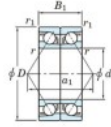

Deep groove ball bearing single row 7914-CDB-FY-JTEKT - 7914-CDB-FY-JTEKT

<https://www.123bearing.ie/bearing-housing/deep-groove-bearing/single-row/7914-cdb-fy-jtekt>

Boundary dimensions

Bearing No.	Boundary dimensions(mm)					Basic load ratings(kN)		Fatigue load factor		Limiting speeds(min-1)
	d	D	B	α(mm)	r1(mm)	C_r	C_{0r}	f₀	f₁	
7914CDB FY	70	100	32	1	0.6	58.8	58	3.05	16.4	Grease lub. 7800

PRODUCT FEATURES

Brand	JTEKT
N° Ean13	3616060646842
Inside diameter	70 mm
Outside diameter	100 mm
Thickness	32 mm
Limiting speed	7800 rpm
Dynamic load	58.8 kN
Static load	58 kN
Packaging	1

contact@123bearing.ie

+33 359 36 04 90

CRT4 de Lesquin 60 Rue Du Haut De Sainghin 59273 Fretin FRANCE