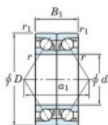

Deep groove ball bearing single row 7212-BDB-FY-JTEKT - 7212-BDB-FY-JTEKT

<https://www.123bearing.ie/bearing-housing/deep-groove-bearing/single-row/7212-bdb-fy-jtekt>

Boundary dimensions

Bearing No.	Boundary dimensions(mm)					Basic load ratings(kN)		Fatigue load factor	Limiting speeds(min-1)
	d	D	B	r1(mm)	r(mm)	Cr	Cor		
7212BDB FY	60	110	44	1.5	1	108	83.3	4.9	Grease Lub. 4100

PRODUCT FEATURES

Brand	JTEKT
N° Ean13	3616060646576
Inside diameter	60 mm
Outside diameter	110 mm
Thickness	44 mm
Limiting speed	4100 rpm
Dynamic load	108 kN
Static load	83.3 kN
Packaging	1

contact@123bearing.ie

+33 359 36 04 90

CRT4 de Lesquin 60 Rue Du Haut De Sainghin 59273 Fretin FRANCE