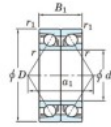

Deep groove ball bearing single row 7012-CDB-FY-JTEKT - 7012-CDB-FY-JTEKT

<https://www.123bearing.ie/bearing-housing/deep-groove-bearing/single-row/7012-cdb-fy-jtekt>

Boundary dimensions

Bearing No.	Boundary dimensions (mm)						Basic load ratings (kN)		Fatigue load factor		Limiting speeds (min-1)
	d	D	B	r1 (mm)	r2 (mm)	Cr	CO	Sr	SO		
7012CDB FY	60	95	36	1.1	0.6	71.2	61.3	3.5	15.7	8500	

PRODUCT FEATURES

Brand	JTEKT
N° Ean13	3616060646569
Inside diameter	60 mm
Outside diameter	95 mm
Thickness	36 mm
Limiting speed	8500 rpm
Dynamic load	71.2 kN
Static load	61.3 kN
Packaging	1

contact@123bearing.ie

+33 359 36 04 90

CRT4 de Lesquin 60 Rue Du Haut De Sainghin 59273 Fretin FRANCE