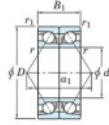

Deep groove ball bearing single row 7012-DB-FY-JTEKT - 7012-DB-FY-JTEKT

<https://www.123bearing.ie/bearing-housing/deep-groove-bearing/single-row/7012-db-fy-jtekt>

Boundary dimensions

Bearing No.	Boundary dimensions(mm)					Basic load ratings(kN)		Fatigue	factor	Limiting speeds(min-1)
	d	D	B	r1(r2)(mm)	r1(r2)(mm)	Cr	C0r	limit(kN)		
7012DB FY	60	95	36	1.1	0.6	64.8	56.1	3.1	-	6200

PRODUCT FEATURES

Brand	JTEKT
N° Ean13	3616060646552
Inside diameter	60 mm
Outside diameter	95 mm
Thickness	36 mm
Limiting speed	6200 rpm
Dynamic load	64.8 kN
Static load	56.1 kN
Packaging	1

contact@123bearing.ie

+33 359 36 04 90

CRT4 de Lesquin 60 Rue Du Haut De Sainghin 59273 Fretin FRANCE