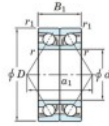

Deep groove ball bearing single row 7012-BDB-FY-JTEKT - 7012-BDB-FY-JTEKT

<https://www.123bearing.ie/bearing-housing/deep-groove-bearing/single-row/7012-bdb-fy-jtekt>

Boundary dimensions

Bearing No.	Boundary dimensions(mm)						Basic load ratings(kN)		Fatigue load factor	Limiting speeds(min-1)	
	d	D	B	r1(mm)	r2(mm)	Cr	C0r	lim1(kN)			lim2
7012BDB FY	60	95	36	1.1	0.6	58.1	50.7	2.7	-	Grease lub. 4600	

PRODUCT FEATURES

Brand	JTEKT
N° Ean13	3616060646545
Inside diameter	60 mm
Outside diameter	95 mm
Thickness	36 mm
Limiting speed	4600 rpm
Dynamic load	58.1 kN
Static load	50.7 kN
Packaging	1

contact@123bearing.ie

+33 359 36 04 90

CRT4 de Lesquin 60 Rue Du Haut De Sainghin 59273 Fretin FRANCE