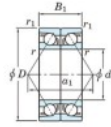

Deep groove ball bearing single row 7311-BDB-FY-JTEKT - 7311-BDB-FY-JTEKT

<https://www.123bearing.ie/bearing-housing/deep-groove-bearing/single-row/7311-bdb-fy-jtekt>

Boundary dimensions

Bearing No.	Boundary dimensions(mm)					Basic load ratings(kN)		Fatigue load limit(kN)	factor	Limiting speeds(min-1)
	d	D	B	r1(mm)	r(mm)	Cr	Cor	C0		
7311BDB FY	55	120	58	2	1	151	104	6,8	-	4000

PRODUCT FEATURES

Brand	JTEKT
N° Ean13	3616060646460
Inside diameter	55 mm
Outside diameter	120 mm
Thickness	58 mm
Limiting speed	4000 rpm
Dynamic load	151 kN
Static load	104 kN
Packaging	1

contact@123bearing.ie

+33 359 36 04 90

CRT4 de Lesquin 60 Rue Du Haut De Sainghin 59273 Fretin FRANCE