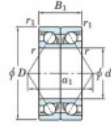

Deep groove ball bearing single row 7211-BDB-FY-JTEKT - 7211-BDB-FY-JTEKT

<https://www.123bearing.ie/bearing-housing/deep-groove-bearing/single-row/7211-bdb-fy-jtekt>

Boundary dimensions

Bearing No.	Boundary dimensions(mm)					Basic load ratings(kN)		Fatigue load factor	Limiting speeds(min-1)	
	d	D	B	r1(mm)	r2(mm)	C_r	C_{0r}			Grease lub.
7211BDB FY	55	100	42	1.5	1	89.6	67.6	3.95	4600	

PRODUCT FEATURES

Brand	JTEKT
N° Ean13	3616060646439
Inside diameter	55 mm
Outside diameter	100 mm
Thickness	42 mm
Limiting speed	4600 rpm
Dynamic load	89.6 kN
Static load	67.6 kN
Packaging	1

contact@123bearing.ie

+33 359 36 04 90

CRT4 de Lesquin 60 Rue Du Haut De Sainghin 59273 Fretin FRANCE